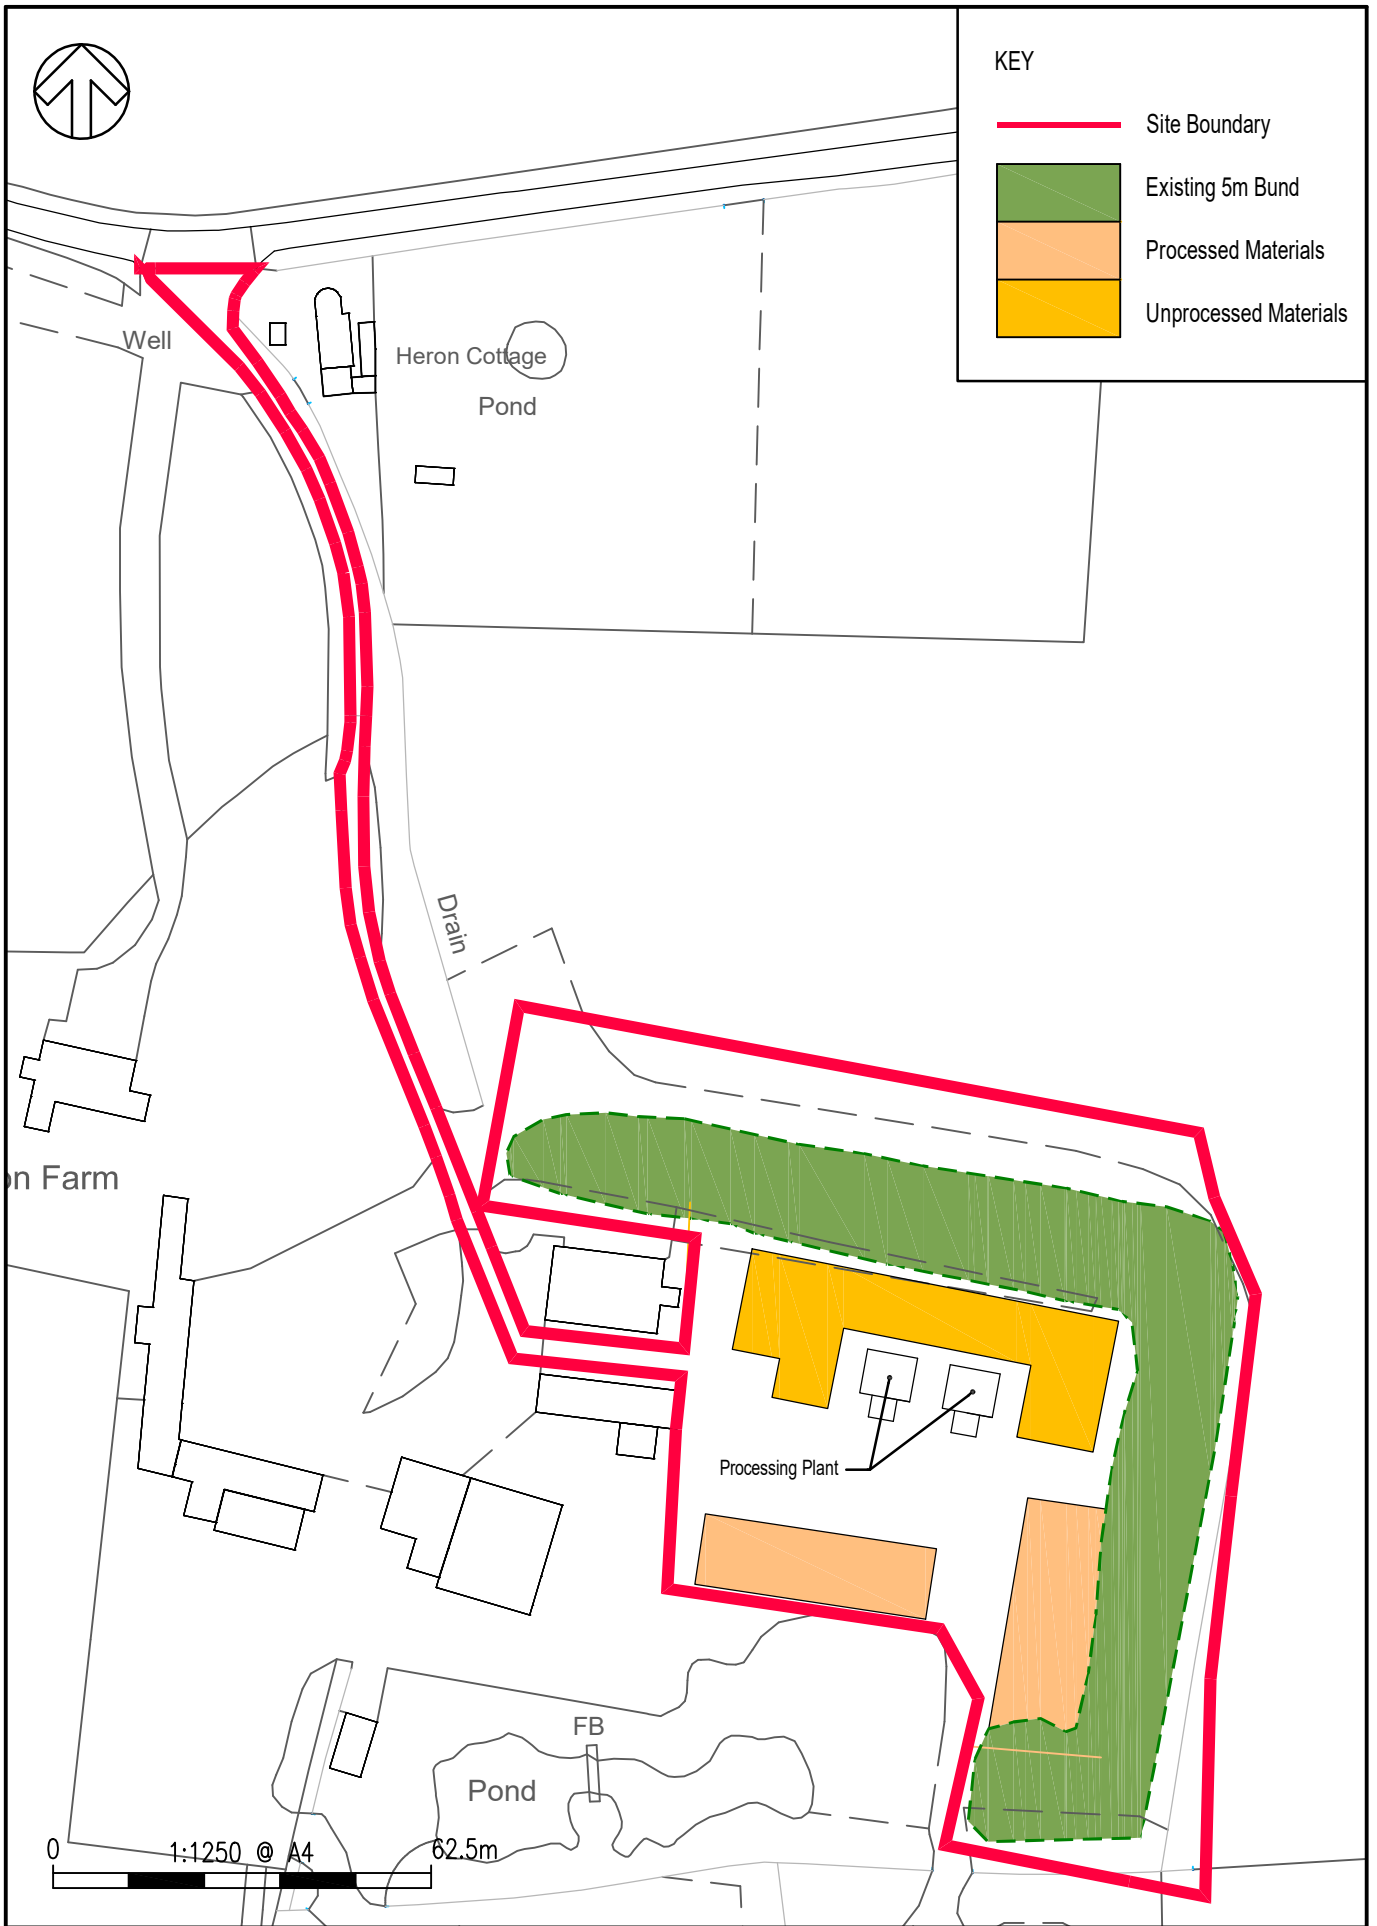

KEY

- Site Boundary
- Existing 5m Bund
- Processed Materials
- Unprocessed Materials

© Crown copyright and database rights 2022
Ordnance Survey 0100031673

TITLE:

Heron Farm
Attleborough
Site Layout

FIGURE No:

Drawing 002
09.11.2022 Rev D