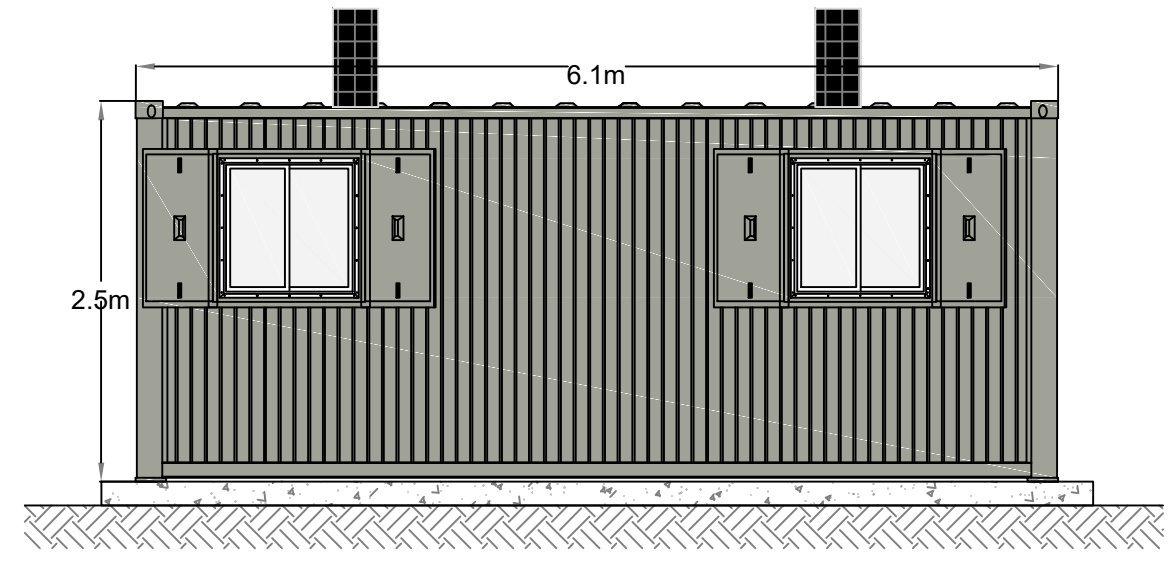

Front Elevation

Side Elevation

Rear Elevation

Plan View

-  Anglo Scottish cabin - Olive Green (RAL 6003)
-  Concrete hardstanding

0344 8700 007
axis.co.uk

Client
FCC Environment UK Ltd

Project
Costessey MRF Office

Drawing Title
Site Office Elevations

Scale
1:50 @A3

Date
October 2023

Status
--

Drawn
SK

Checked
CF

Dwg no
3418-01-03

Rev
A