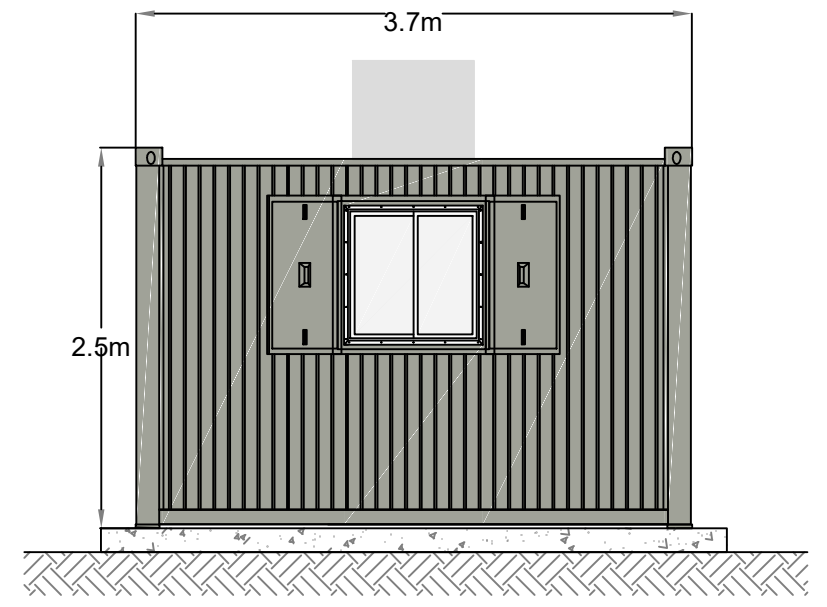

Front Elevation

Side Elevation

Rear Elevation

Plan View

-  Anglo Scottish cabin - Olive Green (RAL 6003)
-  Concrete hardstanding

0344 8700 007
axis.co.uk

Client
FCC Environment UK Ltd

Project
Costessey MRF Office

Drawing Title
Site Office Elevations

Scale
1:50 @A3

Date
October 2023

Status
--

Drawn
SK

Checked
CF

Dwg no
3418-01-03

Rev
A