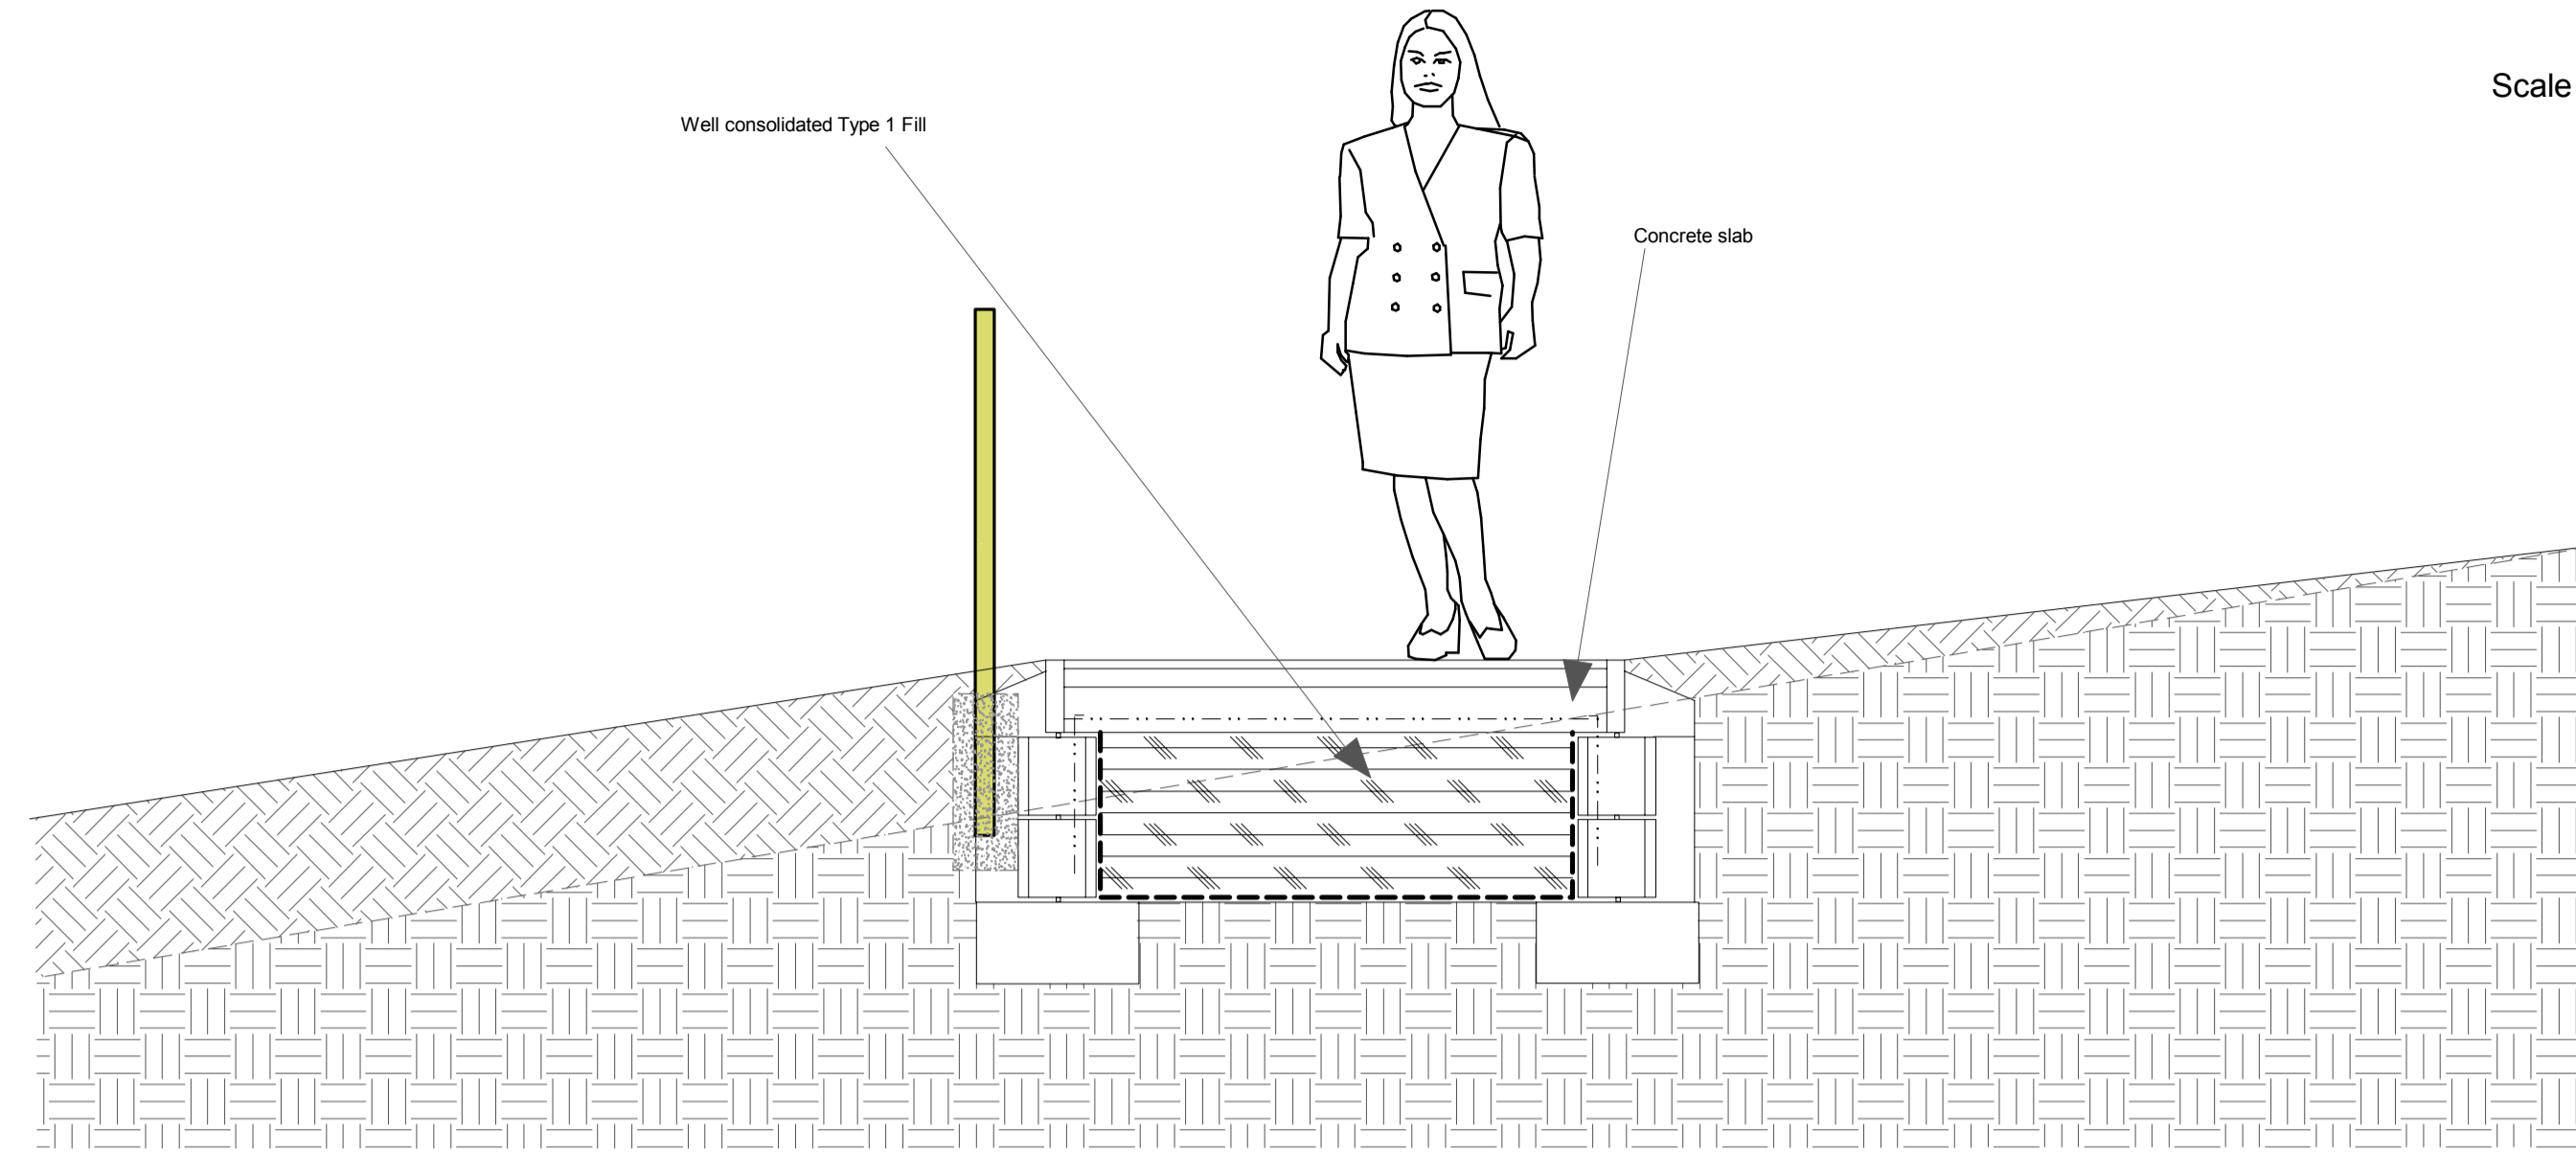

Scale 1:50

Landing One

Landing Two

Landing Three

Black painted metal railings similar to existing

Project: Proposed improvements to footpath  
Hempenhall Primary School,  
The Street,  
Hempenhall,  
Norfolk.