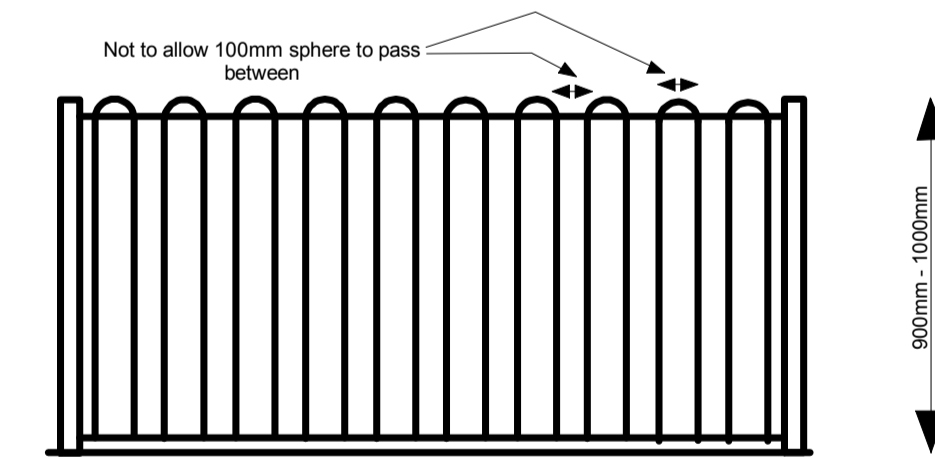

Scale 1:50

Landing One

Landing Two

Landing Three

Black painted metal railings similar to existing

Project: Proposed improvements to footpath  
Hempenhall Primary School,  
The Street,  
Hempenhall,  
Norfolk.